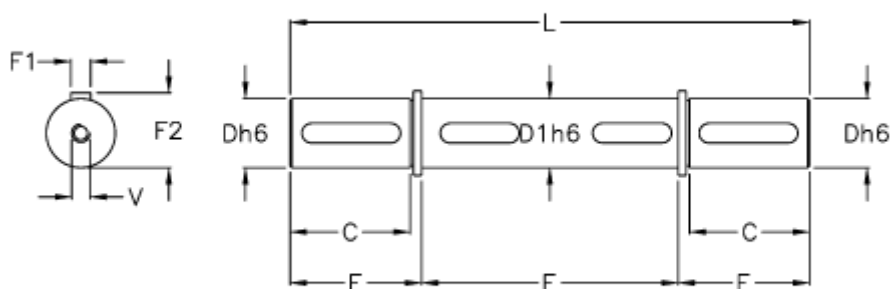

Article number: 39710750230

Description: double outputshaft for W 75 Ø30

Measures

| | | |
|-------------|-------|------------|
| C | = 60 | M = 255 |
| D | = 30 | V = M10x22 |
| D1 | = 30 | |
| Description | = - | |
| E | = 64 | |
| F | = 127 | |
| F1 | = 8 | |
| F2 | = 33 | |